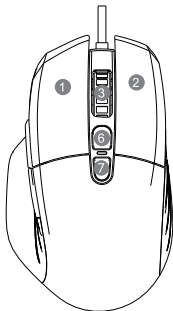

## LEGEND

- ① Left button
- ② Right button
- ③ Scrolling wheel
- ④ Next web page
- ⑤ Previous web page
- ⑥ DPI + selector button
- ⑦ DPI - selector button
- ⑧ SNIPE button

16.8 millions of colors with RGB lighting