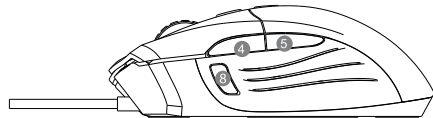

SNIPE MODE

Designed especially for FPS games, the SNIPE mode allows, by keeping the relative button pressed, to decrease the DPI to a minimum in order to offer an incredibly precise aim.